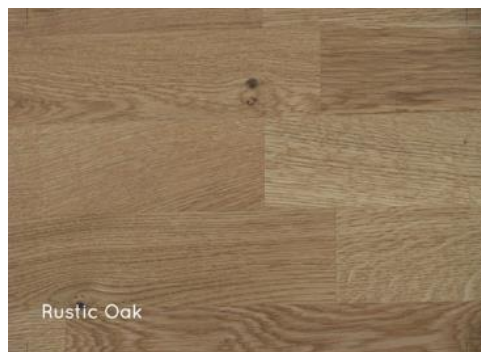

HERNING SOLID WOOD WORKTOPS

European Oak (30mm & 40mm thk)

2050mm x 625mm

3000mm x 625mm

4100mm x 625mm

3000mm x 913mm

3000mm x 83mm 30mm upstand

Rustic Oak (30mm & 40mm thk)

2050mm x 630mm

3000mm x 630mm

4100mm x 630mm

3000mm x 945mm

See European Oak for Upstands